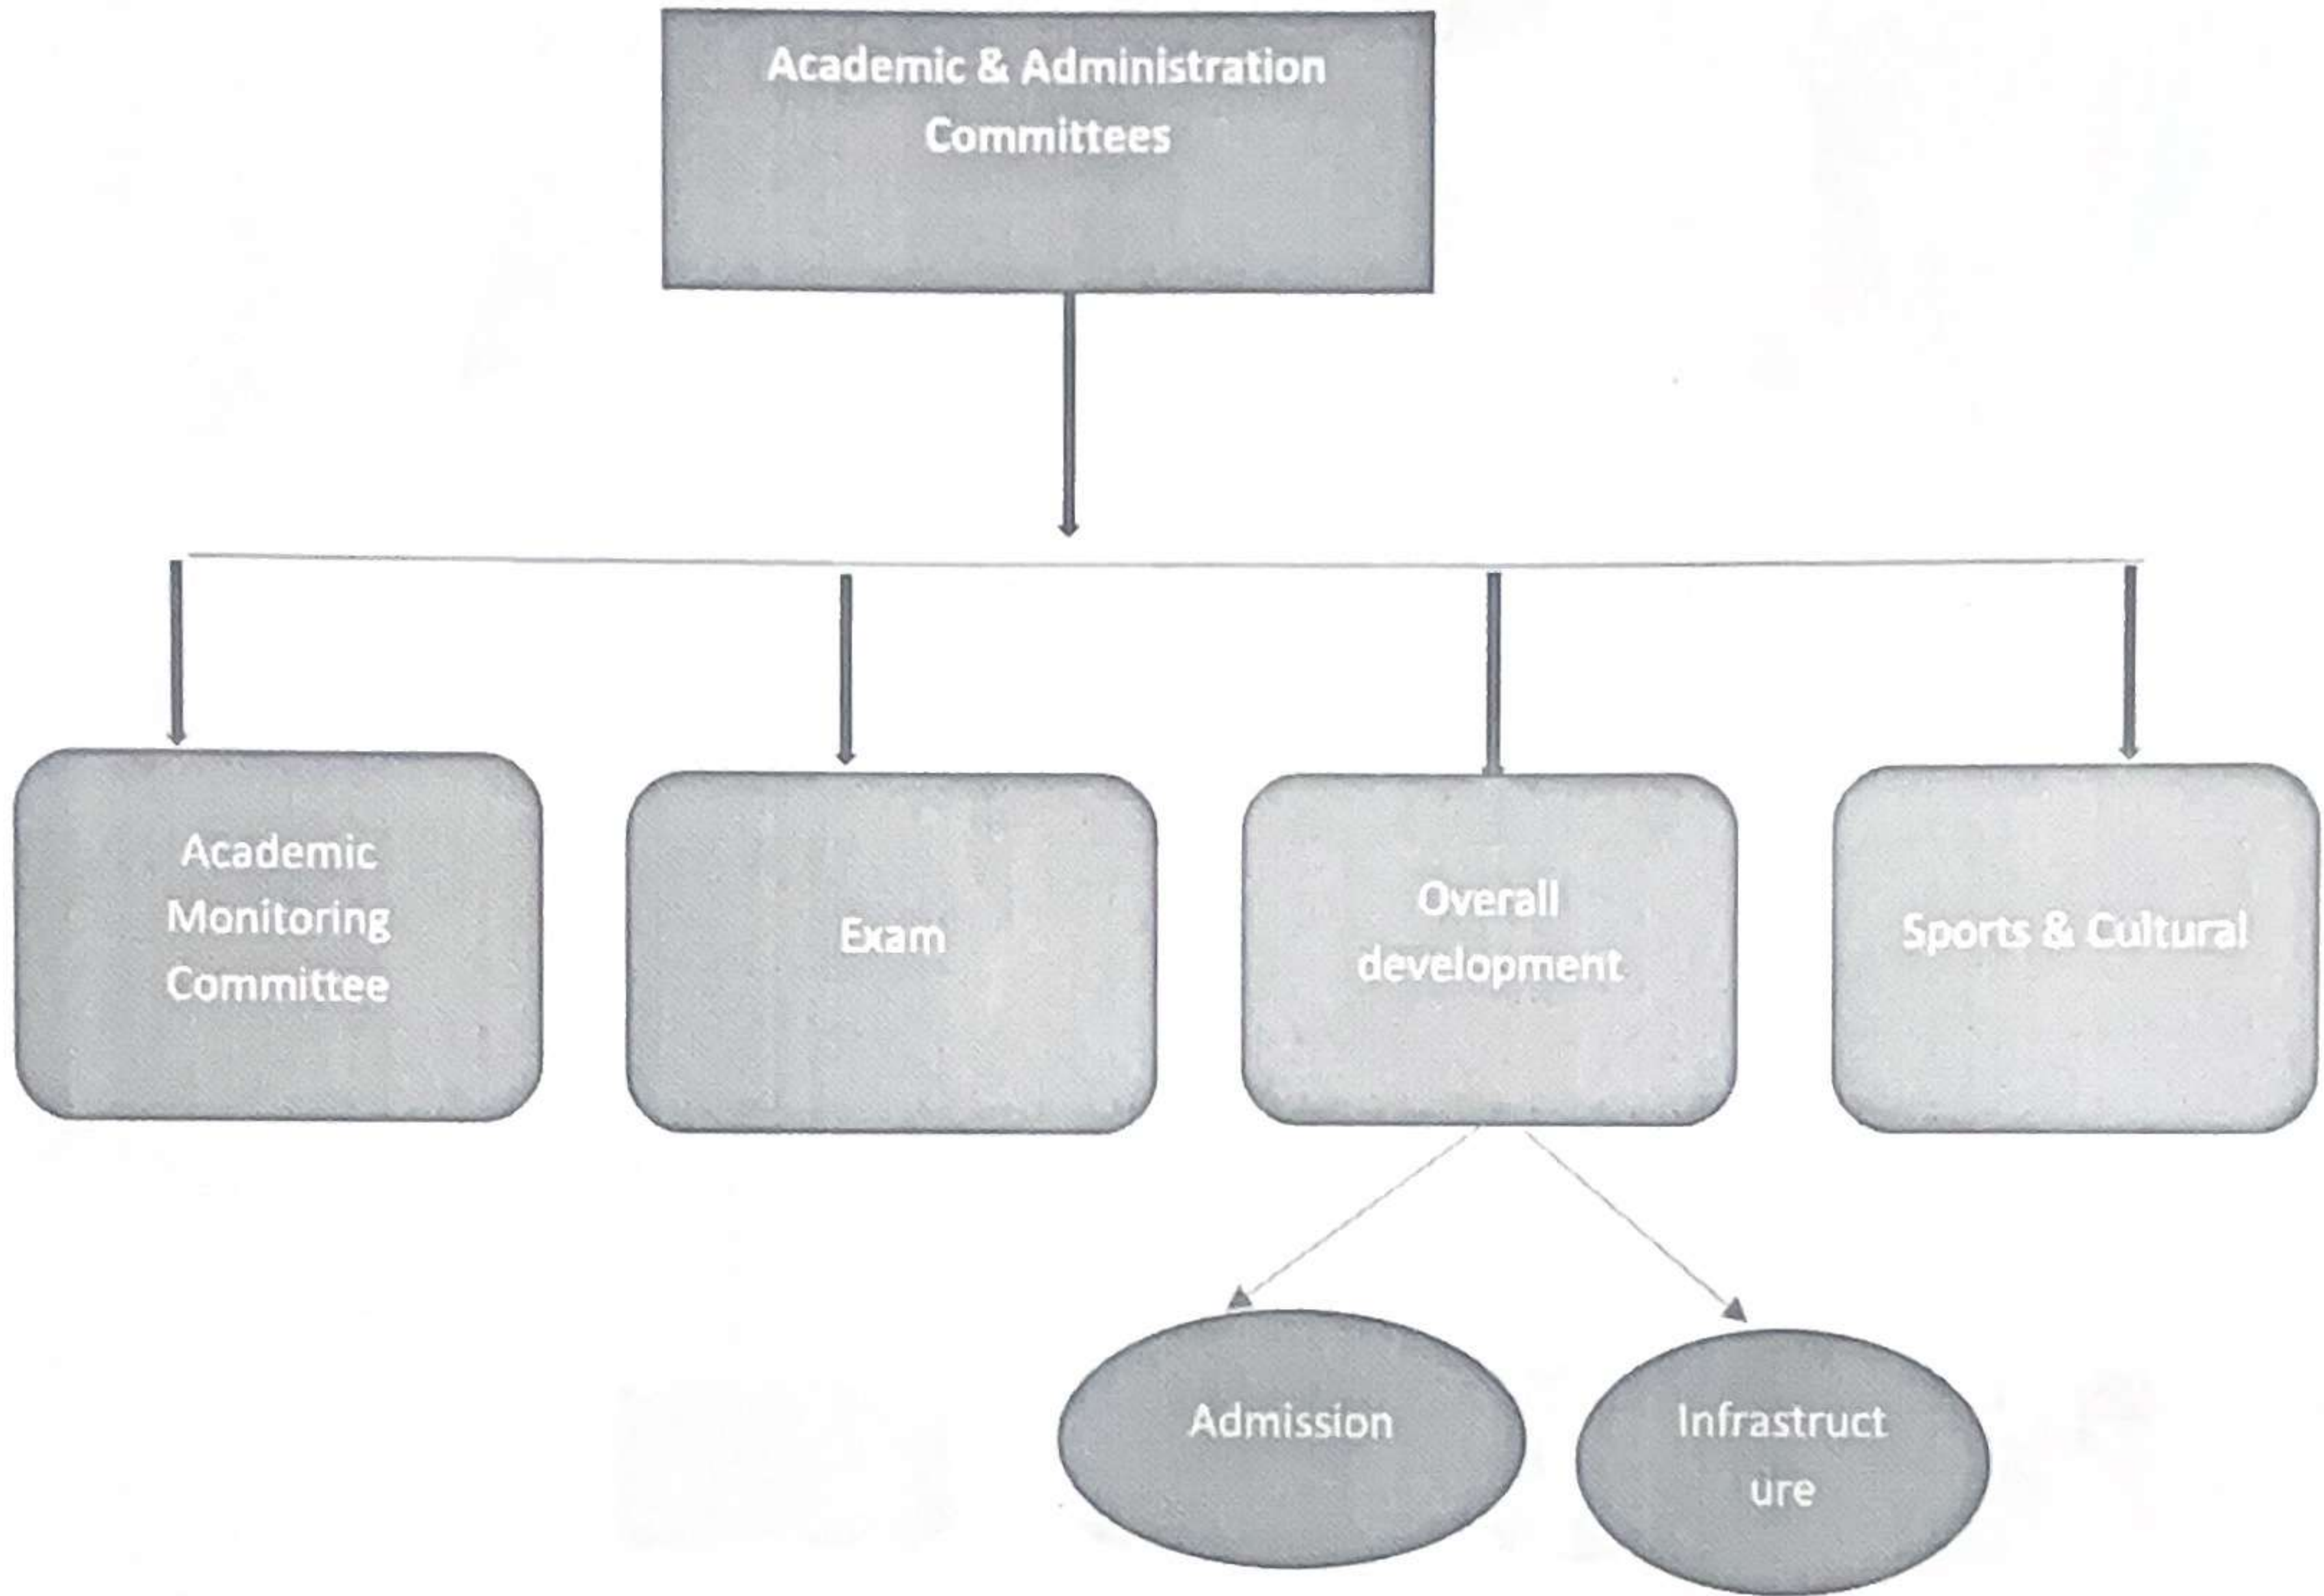

SINHGAD TECHNICAL EDUCATION SOCIETY'S
SINHGAD INSTITUTE OF BUSINESS ADMINISTRATION & RESEARCH

(Approved by AICTE, Recognized by Government of Maharashtra, Affiliated to Savitribai Phule Pune University)

Near PMC Octroi Post, Kondhwa - Saswad Road, Kondhwa (Bk), Pune - 411048 Phone : 020 - 87571101 / 02

Email: director_sibar@sinhgad.edu Web: www.sinhgad.edu

Sinhgad Institutes

1.1.1. Academic & Administration Committees Flow Chart